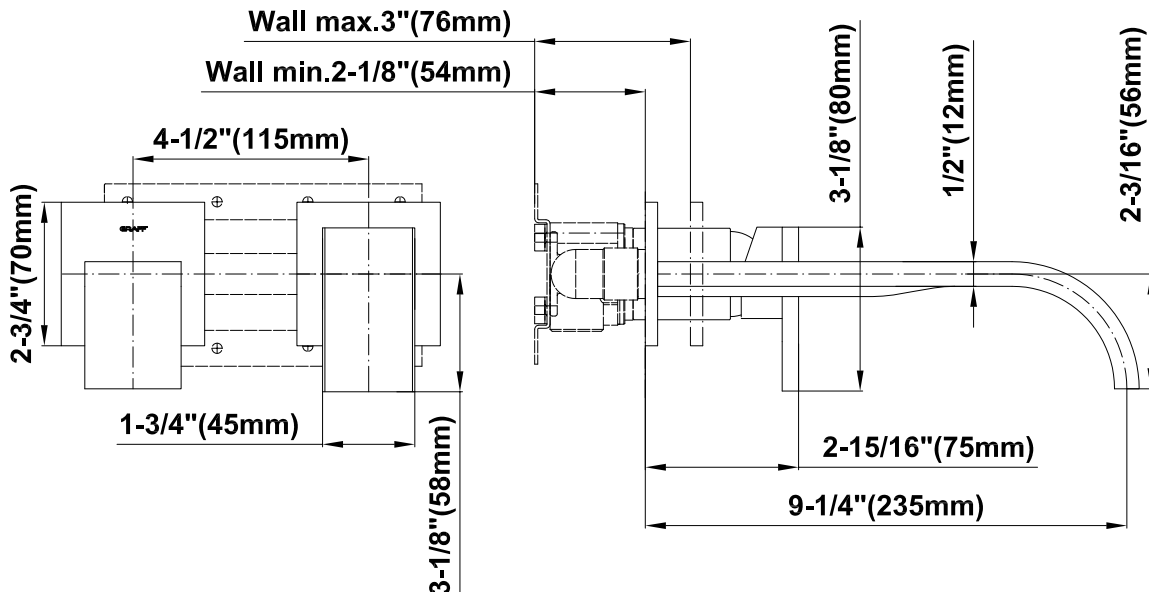

The measurements shown are for reference only. Products and specifications shown are subject to change without notice. Revised 10/2018.

www.graff-designs.com | phone: 800-954-4723